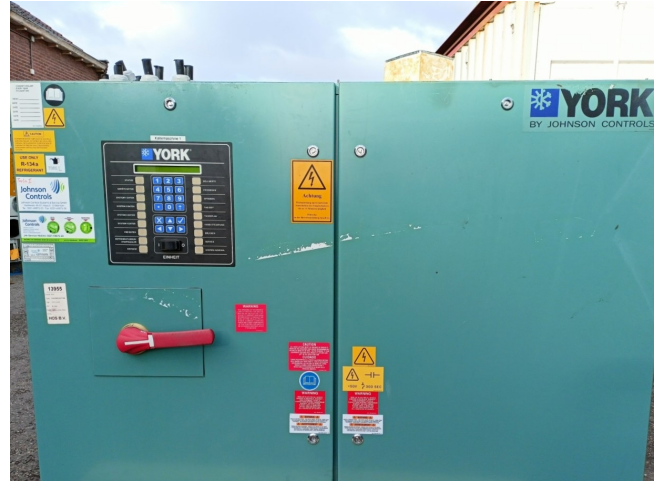

York YVWANENEFFBE1000

Specifications

Brand	York
Type	YVWANENEFFBE1000
Specification	Control panel
Remarks	385 kg
Stock	1

Description

Used York YVWANENEFFBE1000

Used York control panel. Part number 201.30.EG1.CE. De-installed from a York YVWANENEFFBE1000 water chiller. Including Display, Grundfos UP26-99F water pump, 031-02478 print, 031-02507 print, 031-02061 prints, wiring diagram. Size; 1600x600x1600 mm (LxWxH) & 385 kg